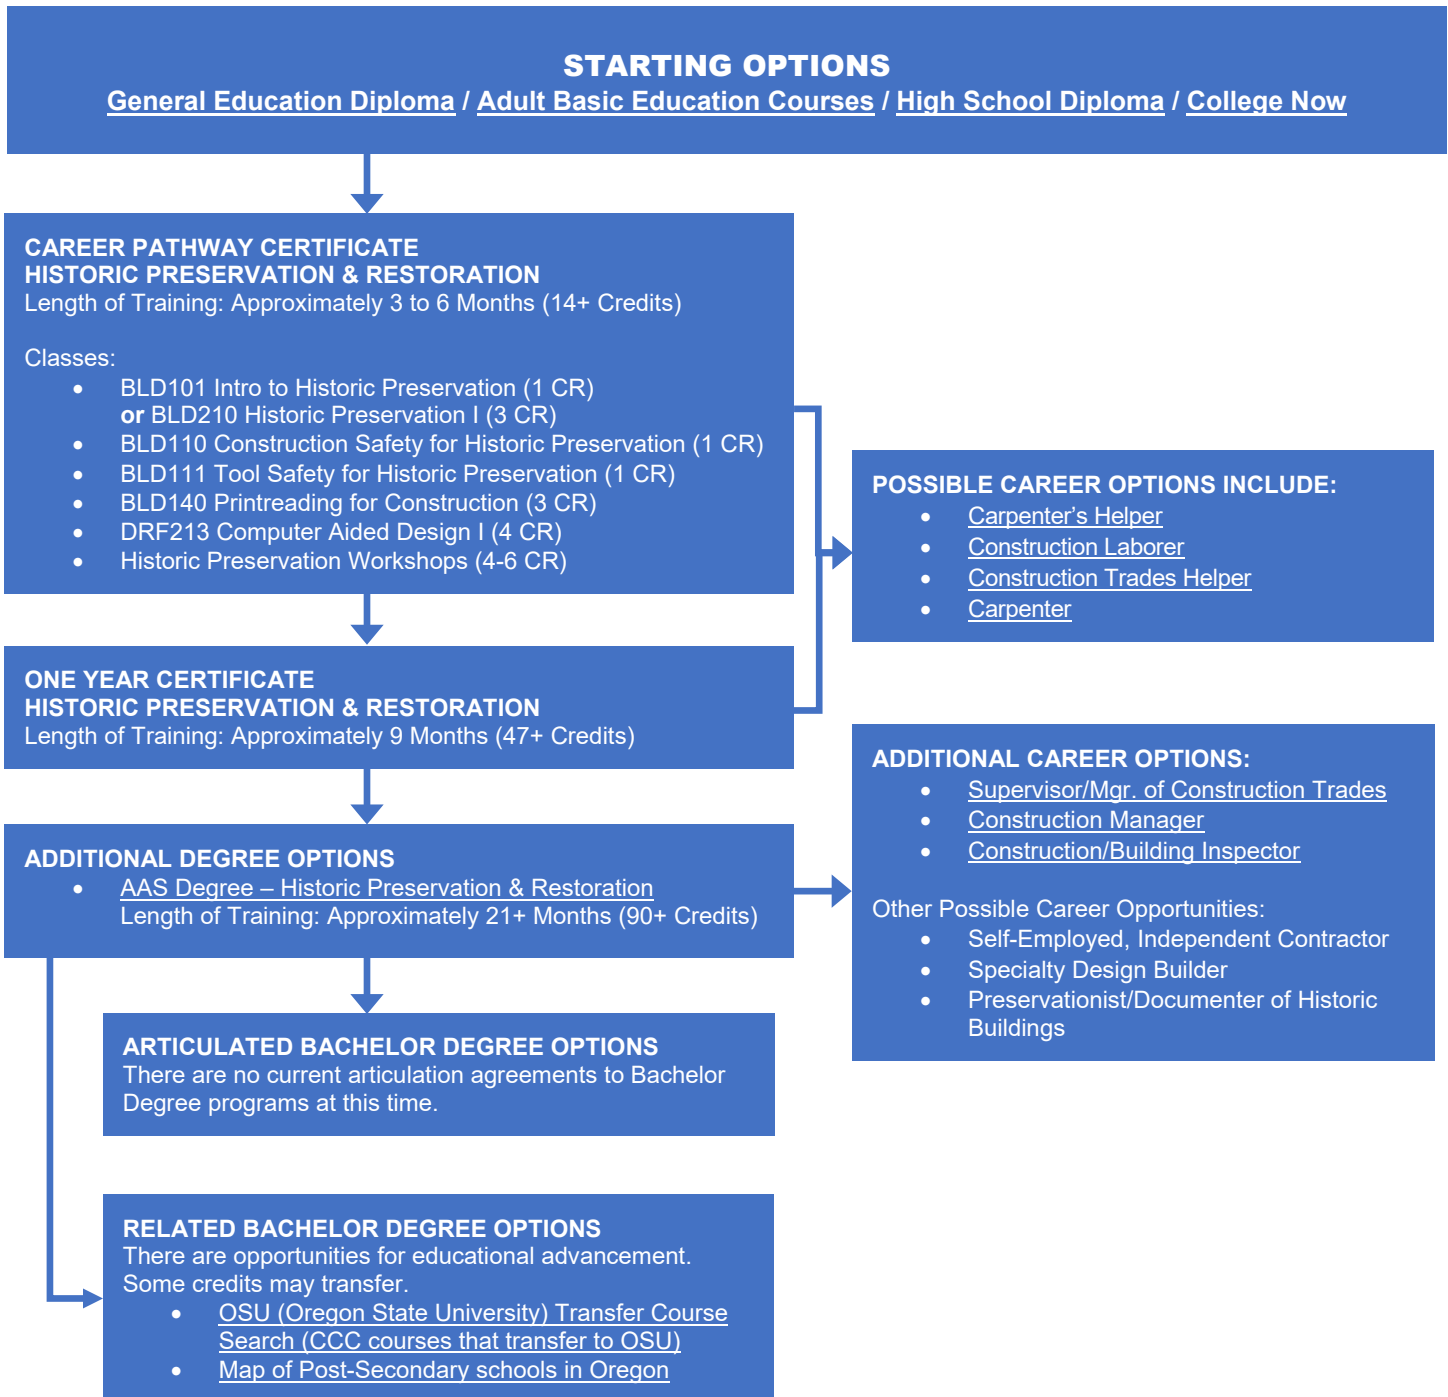

# CLATSOPCC CAREER PATHWAYS

## HISTORIC PRESERVATION & RESTORATION

Oregon Skill Set: Industrial & Engineering Systems

[www.clatsopcc.edu](http://www.clatsopcc.edu)

**Additional education and experience can enhance career placement and advancement opportunities.**