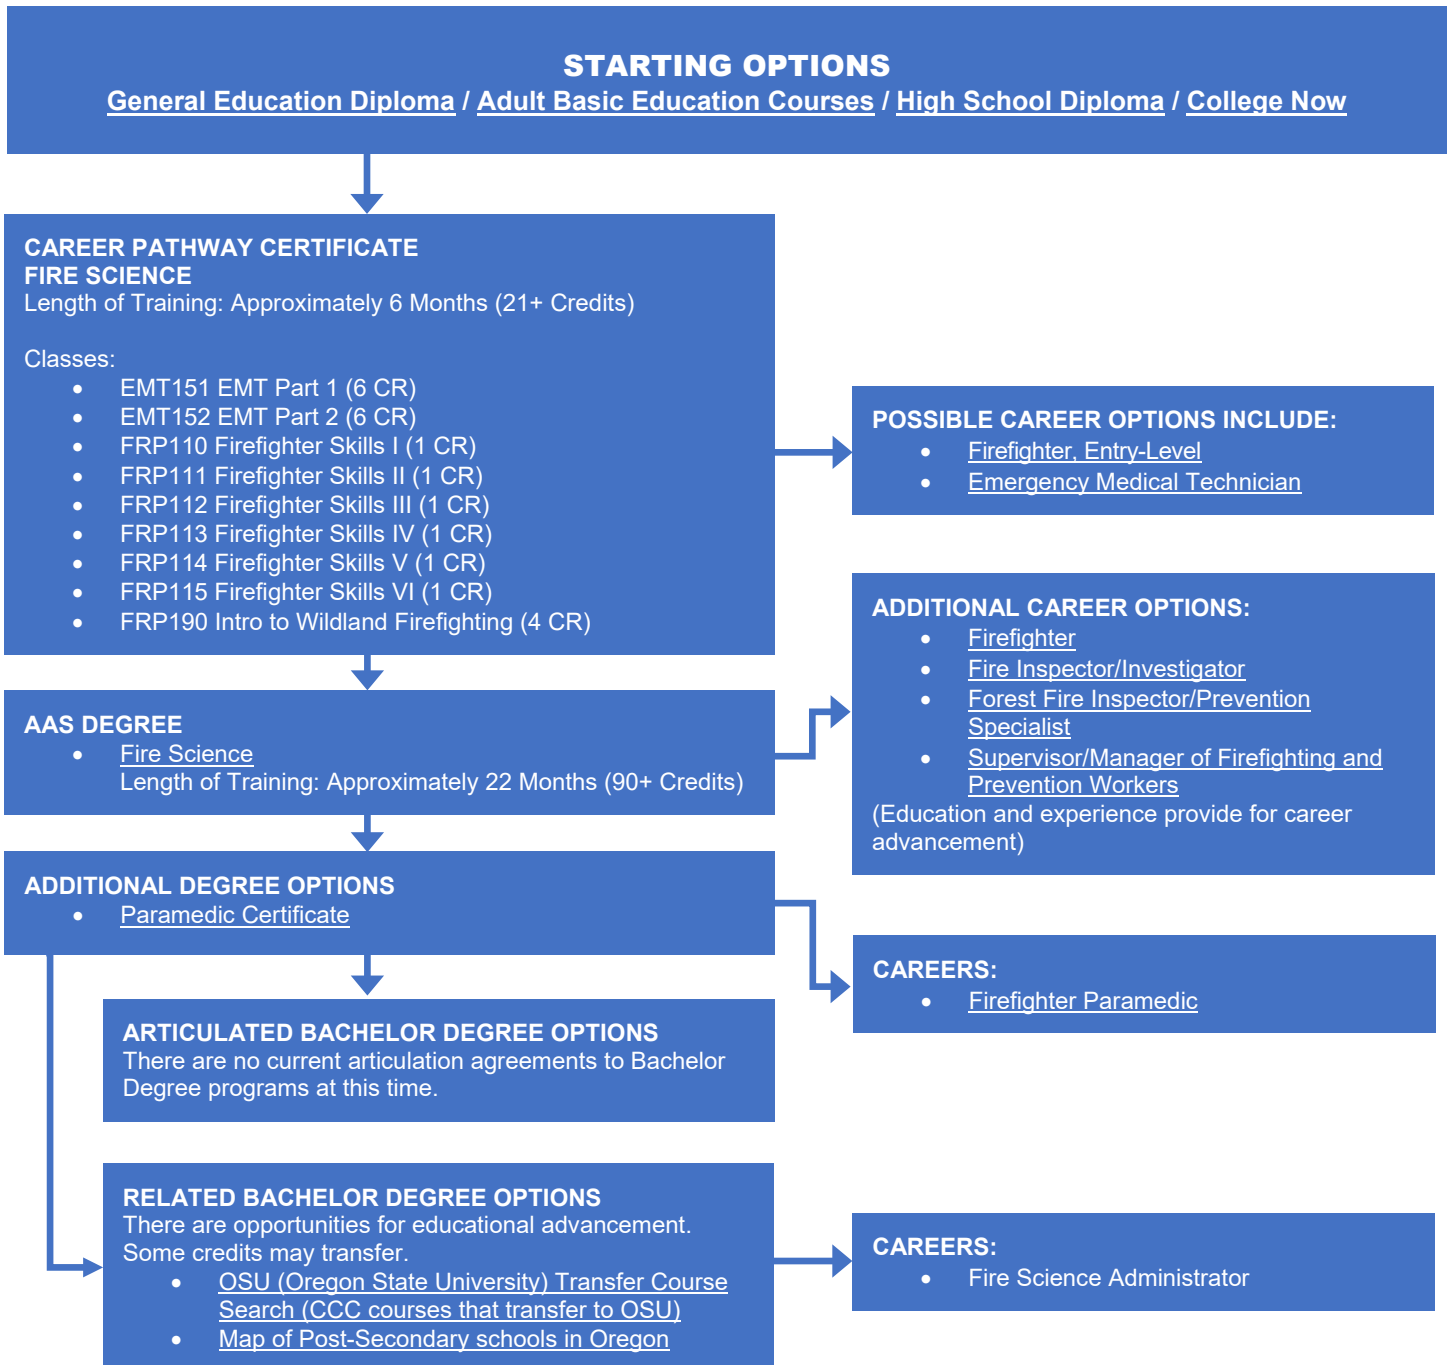

CLATSOPCC CAREER PATHWAYS

FIRE SCIENCE

Oregon Skill Set: Health Services

www.clatsopcc.edu

Additional education and experience can enhance career placement and advancement opportunities.