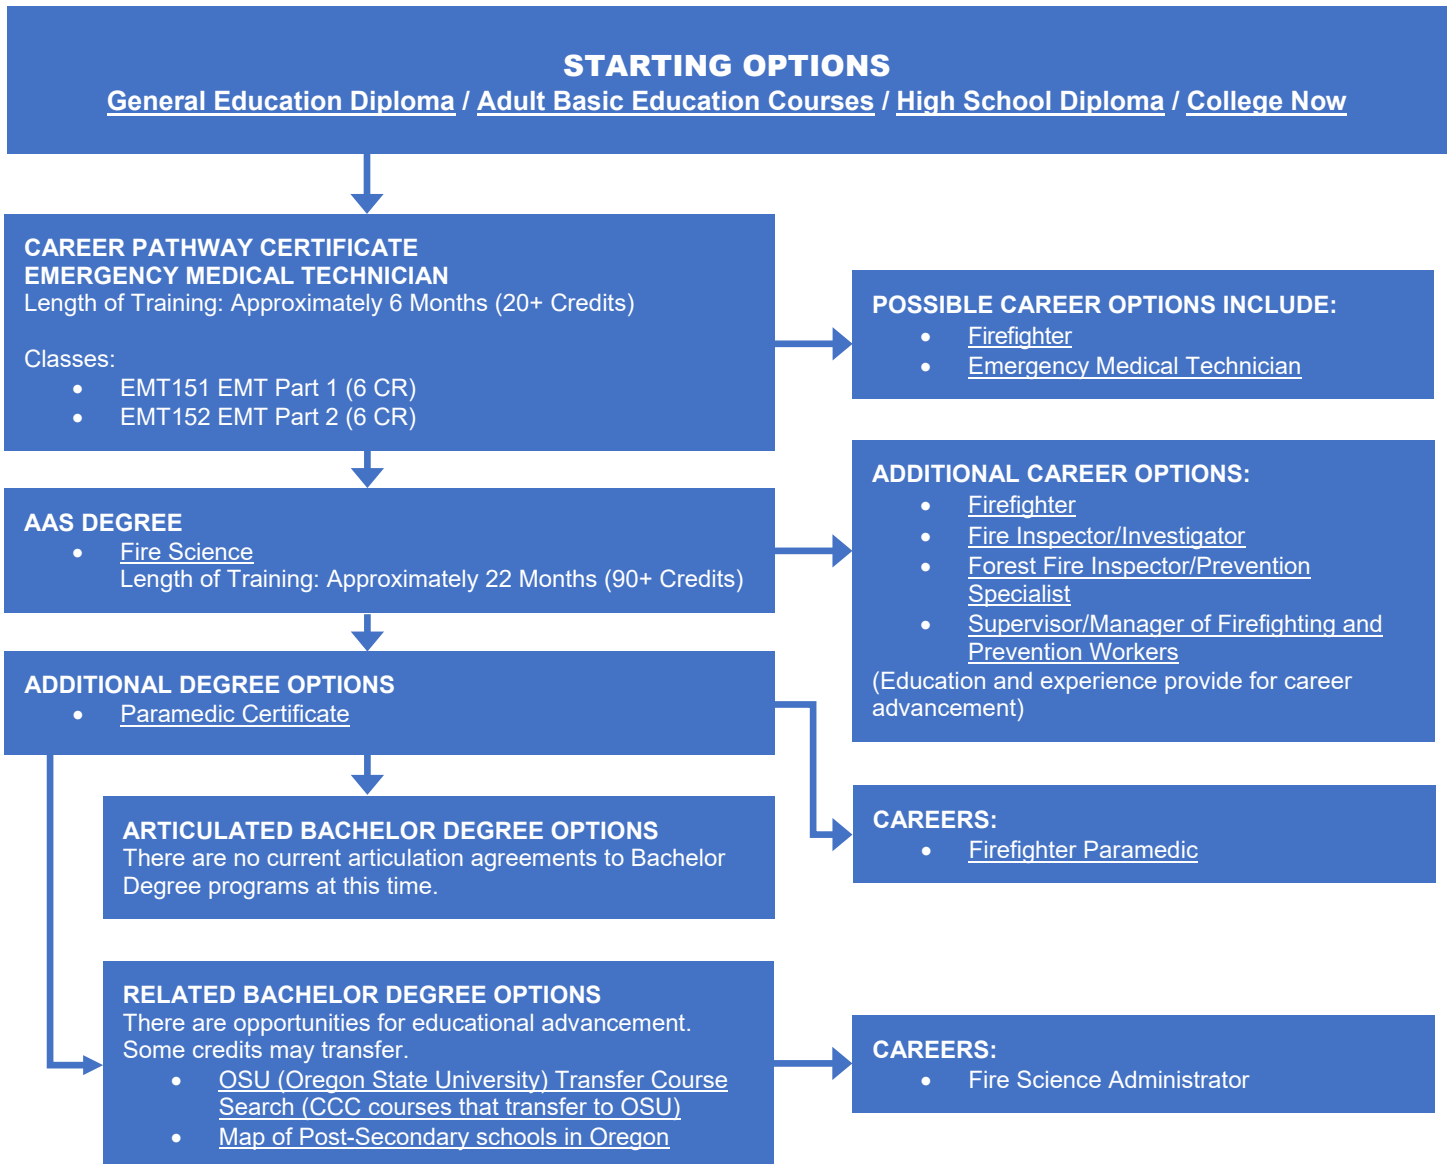

CLATSOPCC CAREER PATHWAYS

EMERGENCY MEDICAL TECHNICIAN

Oregon Skill Set: Health Services

www.clatsopcc.edu

Additional education and experience can enhance career placement and advancement opportunities.