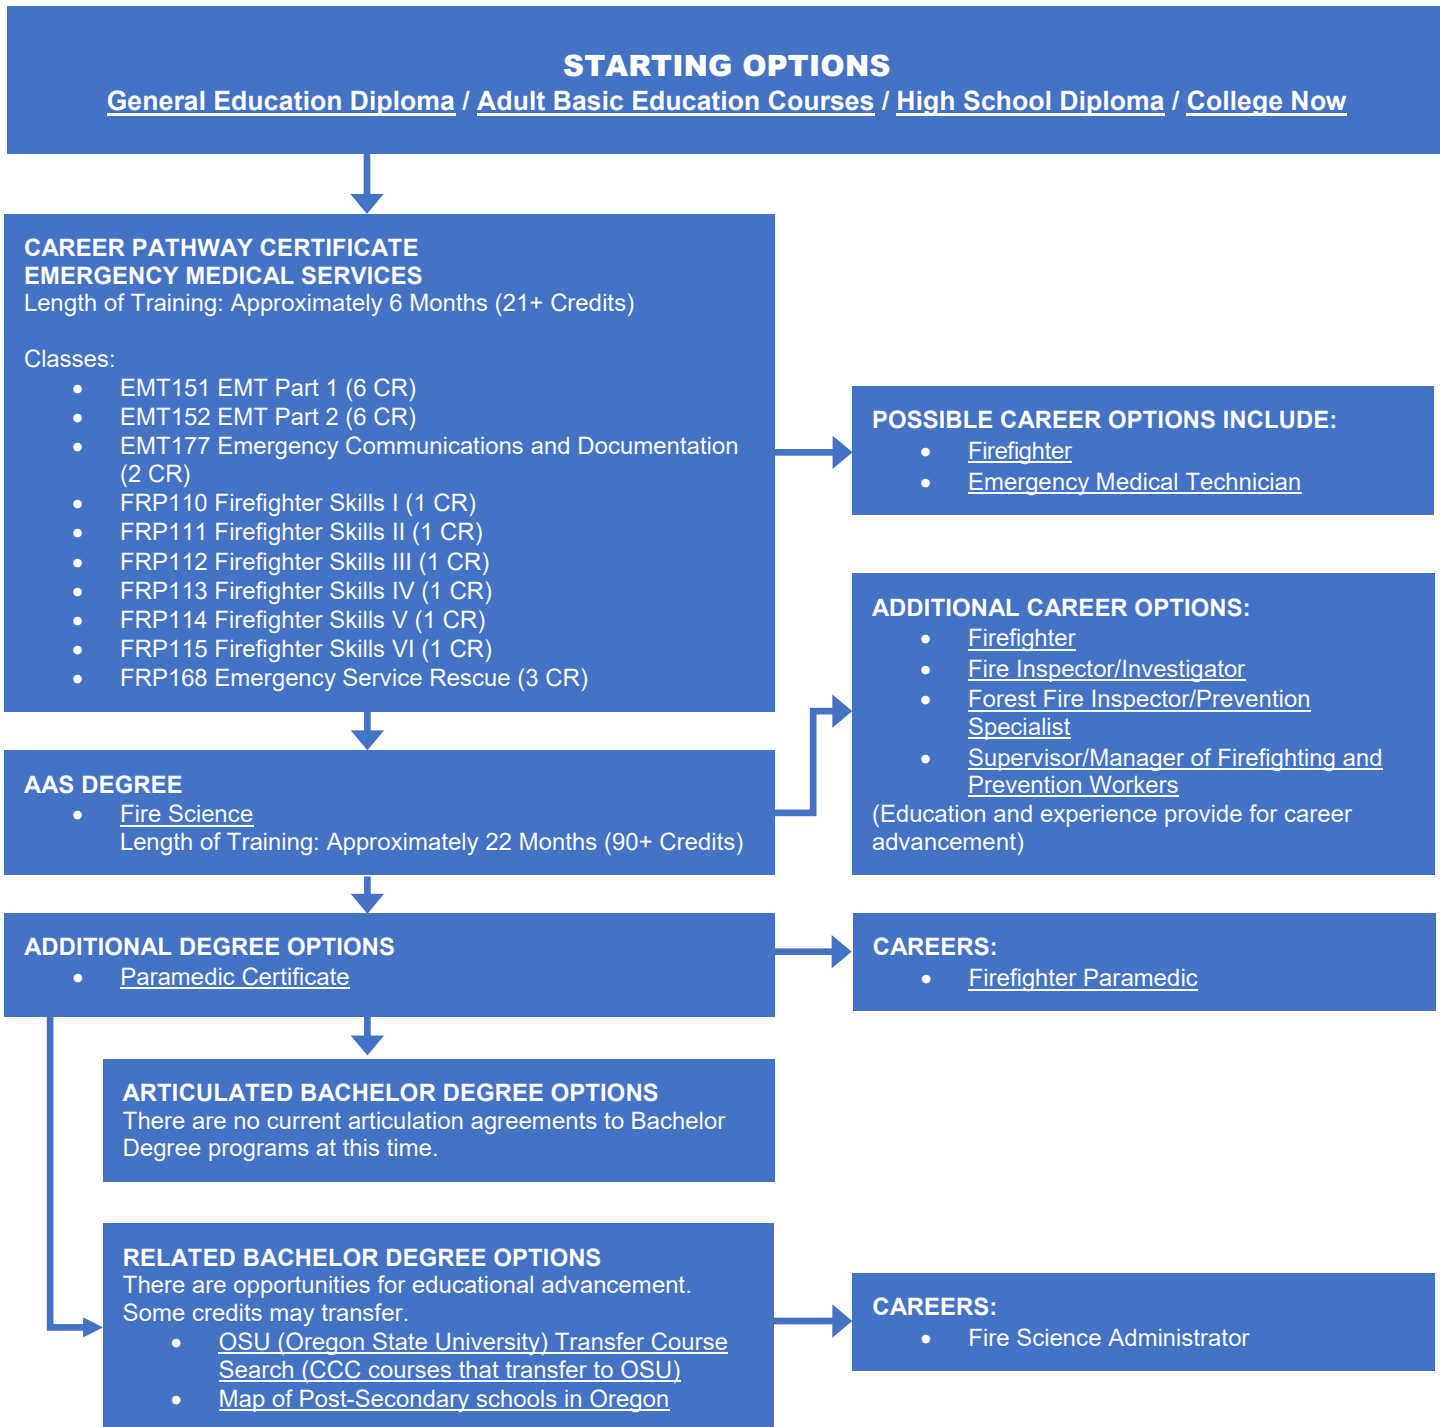

CLATSOPCC CAREER PATHWAYS

EMERGENCY MEDICAL SERVICES

Oregon Skill Set: Health Services

www.clatsopcc.edu

Additional education and experience can enhance career placement and advancement opportunities.