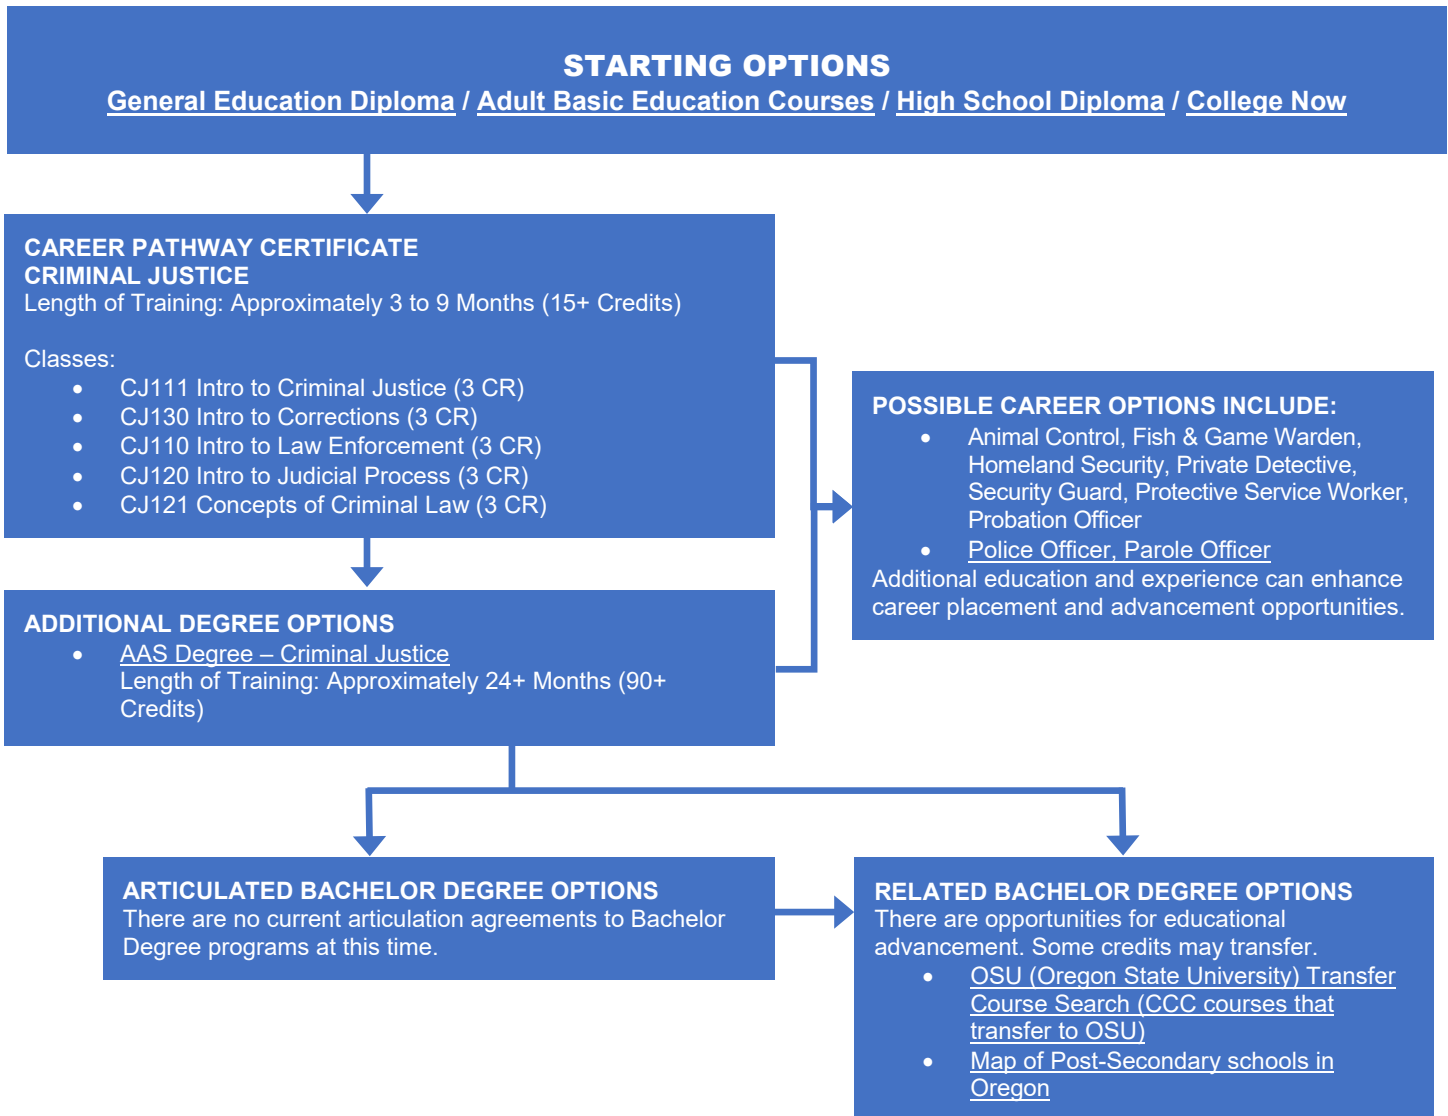

# CLATSOPCC CAREER PATHWAYS

## CRIMINAL JUSTICE

Oregon Skill Set: Human Resources

[www.clatsopcc.edu](http://www.clatsopcc.edu)

Additional education and experience can enhance career placement and advancement opportunities.