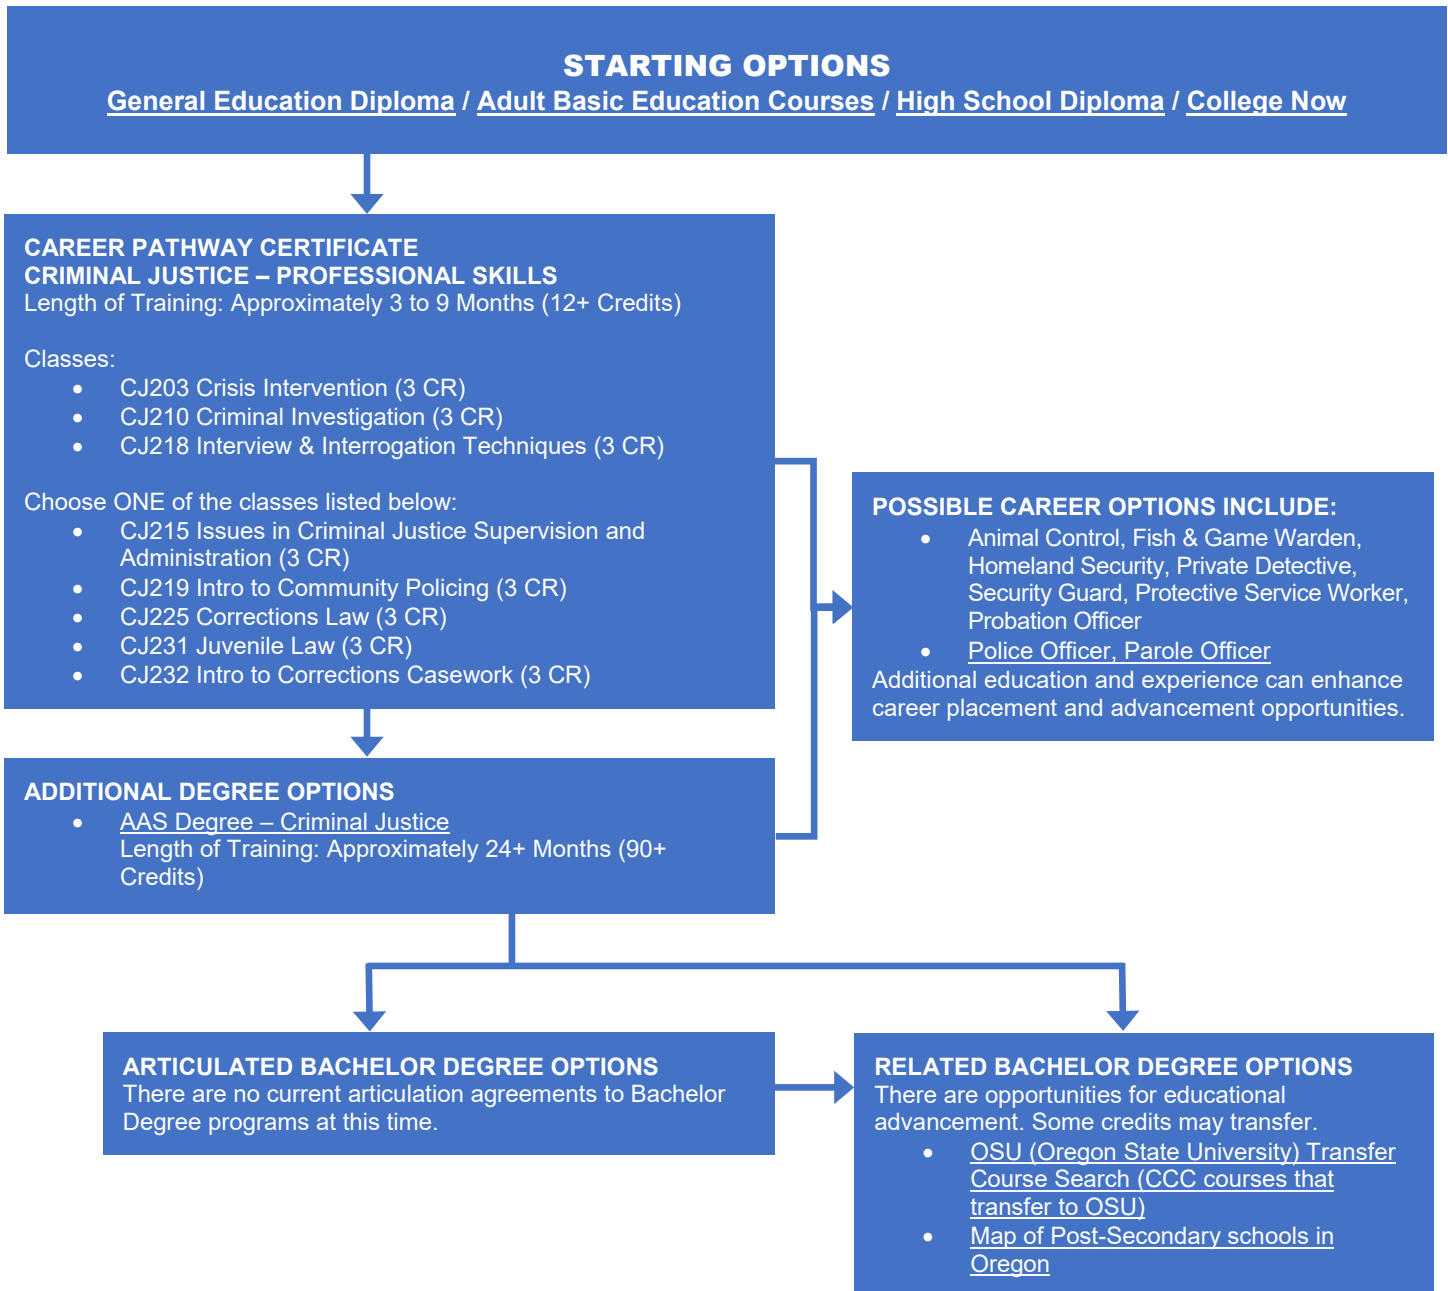

CLATSOPCC CAREER PATHWAYS

CRIMINAL JUSTICE – PROFESSIONAL SKILLS

Oregon Skill Set: Human Resources

www.clatsopcc.edu

Additional education and experience can enhance career placement and advancement opportunities.