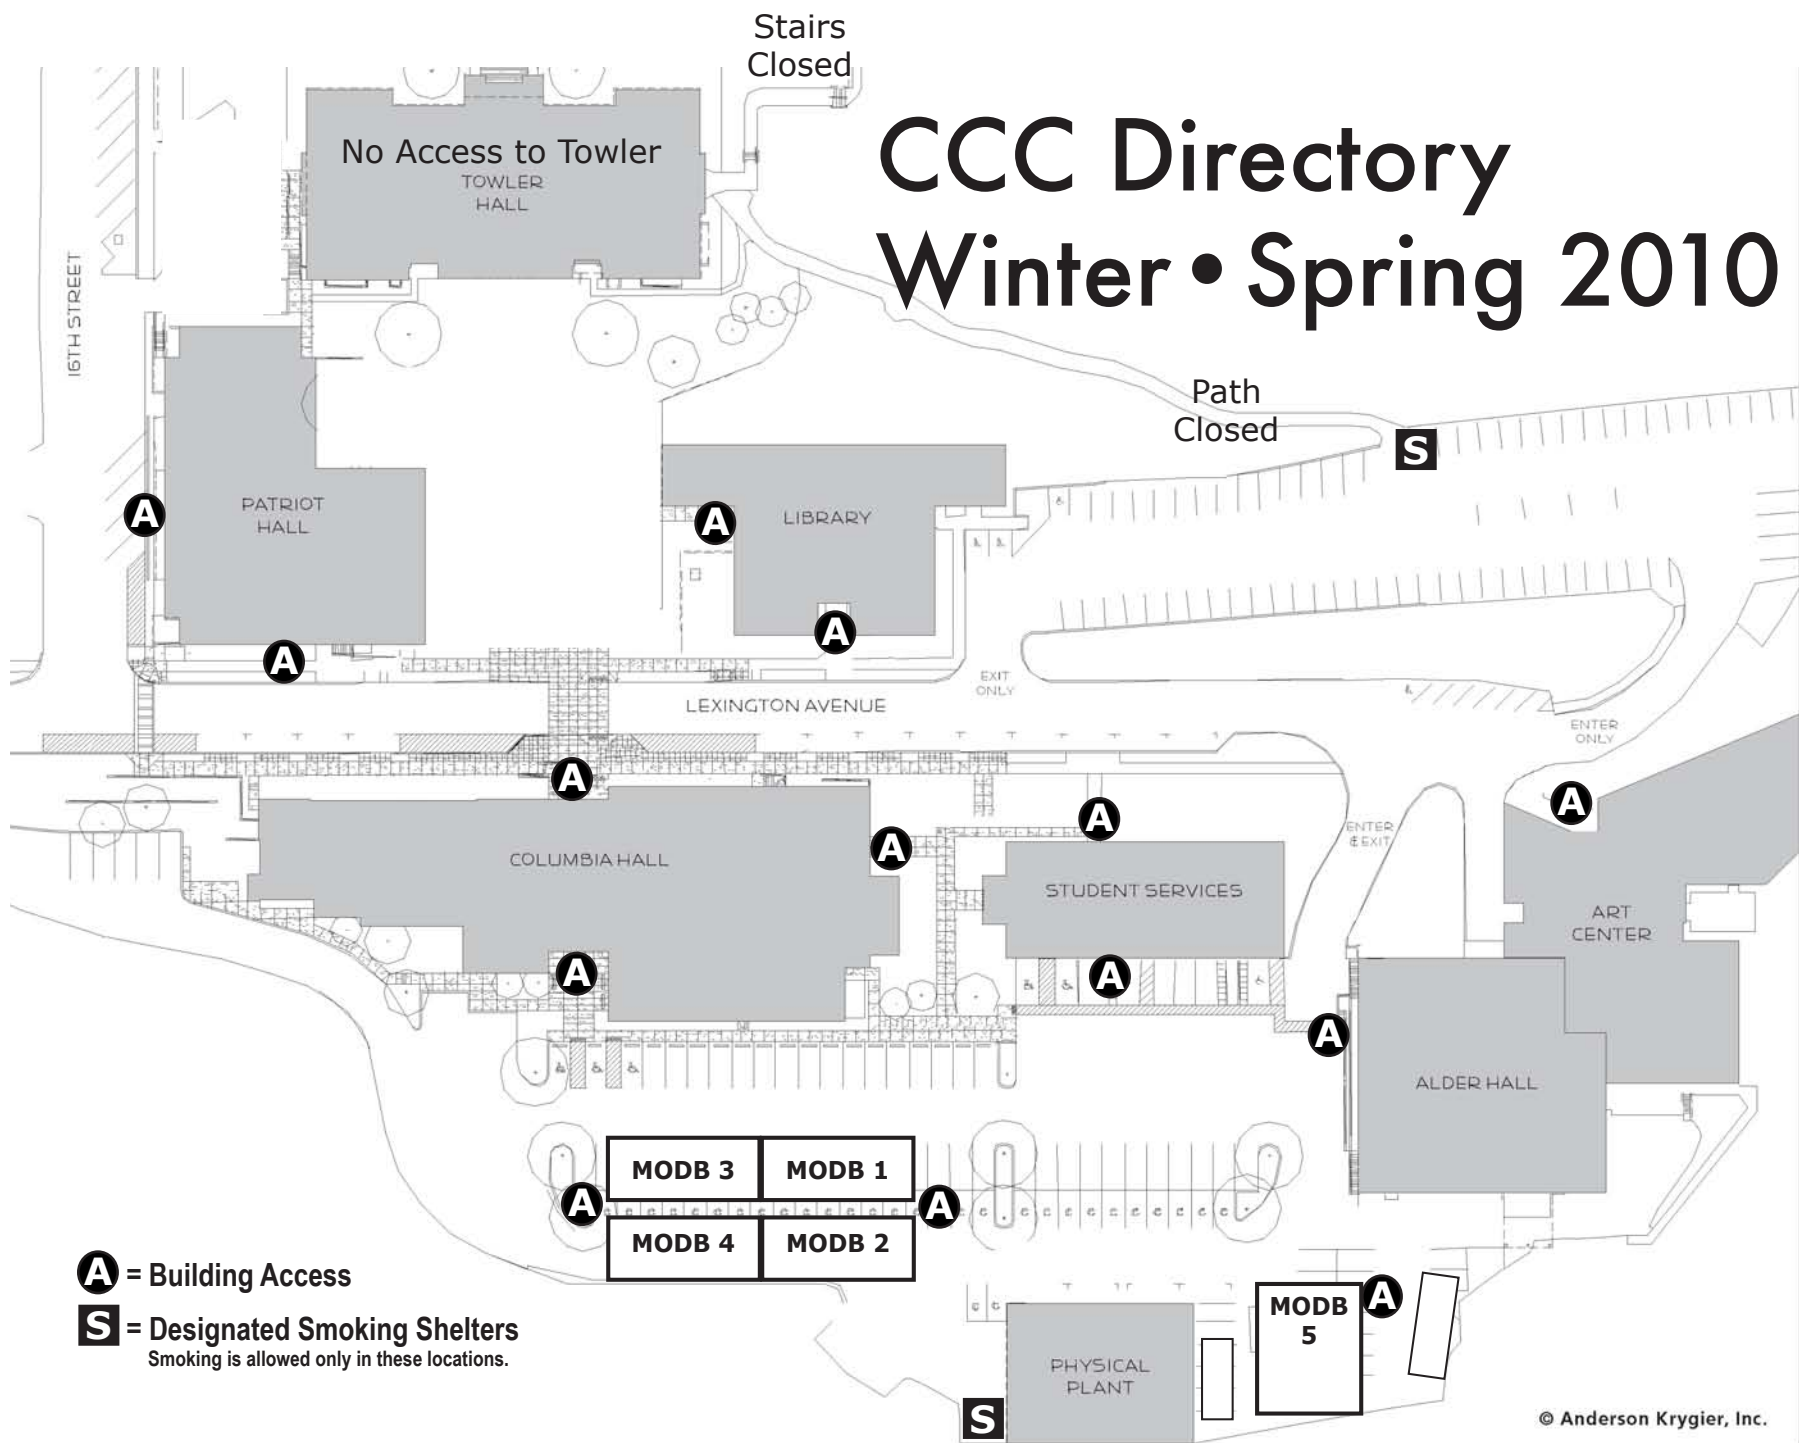

# CCC Directory Winter • Spring 2010

## DEPARTMENTS AND OFFICES

Admissions .....	Student Services Center
A & P Lab.....	Columbia Hall 213
Automotive .....	MERTS IMTC
Art Gallery.....	Art Center
Assessment Center .....	Columbia Hall 116
ASG (Student Gov.) .....	Columbia Hall 109
Biology .....	Columbia Hall 3rd Floor
Bookstore .....	Columbia Hall 101
Business Office.....	Alder Hall 102 A-E
CADD .....	MERTS IMTC
Cafeteria.....	Columbia Hall 214
Career Counseling .....	Student Services Center
Cashier .....	Student Services Center
Chemistry .....	Columbia Hall 3rd Floor
College Relations.....	Patriot Hall 103
Computer Labs .....	Columbia, Alder, Library
Coop Work Experience .....	Student Services Center
Copy Center .....	Alder Hall 103
Criminal Justice.....	MODB 1 A
Dean of Learning .....	Columbia Hall 115 D
Dean of Students .....	Student Services Center
Dean of Workforce .....	MERTS MSD
Disability Services .....	Student Services Center
Distance Education.....	Library
Education For Life .....	Josie Peper, 16th & Exchange
Financial Aid .....	Student Services Center
Fire Science .....	MERTS FRRC
GED.....	Columbia Hall 114
GED Testing.....	Columbia Hall 116
Gym .....	Patriot Hall 2nd Floor
Human Resources.....	Patriot Hall 225
Learning Skills Center....	Columbia Hall 114
Lives In Transition .....	Alder Hall 200
Lockers.....	Columbia Hall 112
Maritime Science .....	MERTS MSD
Math Lab .....	MODB 5
Medical Assisting .....	Columbia Hall 2nd Floor
Nursing .....	Columbia Hall 2nd Floor
Outreach Coordinator....	Columbia Hall 111
Payroll .....	Patriot Hall 225 B
Photocopiers, student ....	Library
Physics .....	Library 103
Plus Program .....	Student Services Center
President's Office .....	Library 100
Publication Services .....	Alder Hall 103